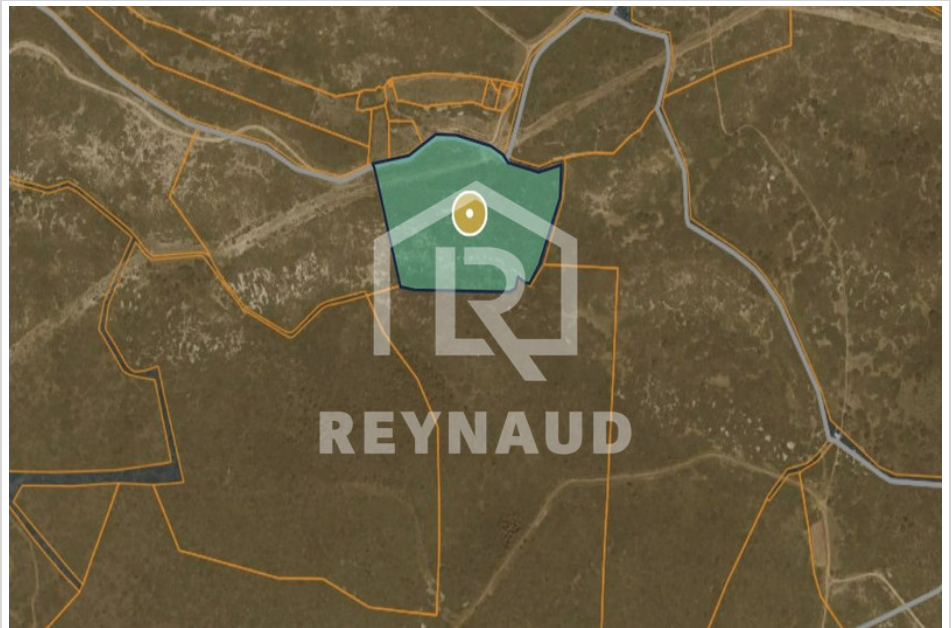

**REYNAUD**  
IMMOBILIER  
Depuis 1994

☎ 04 67 96 08 92  
✉ reynaud.immo@wanadoo.fr

10 000 €

Buying land

Surface : 41490 m<sup>2</sup>

Energy class (dpe) : Unavailable

Emission of greenhouse gases (ges) :

Unavailable

### Land 2018.284 Vendémian

VENDEMIAN: LAND (natural area) of more than 4 hectares. Price: €10,000 fees charged to the seller. View all of our properties on our website. Reynaud Immo, 7 bd Gambetta 34800 CLERMONT L'HERAULT.